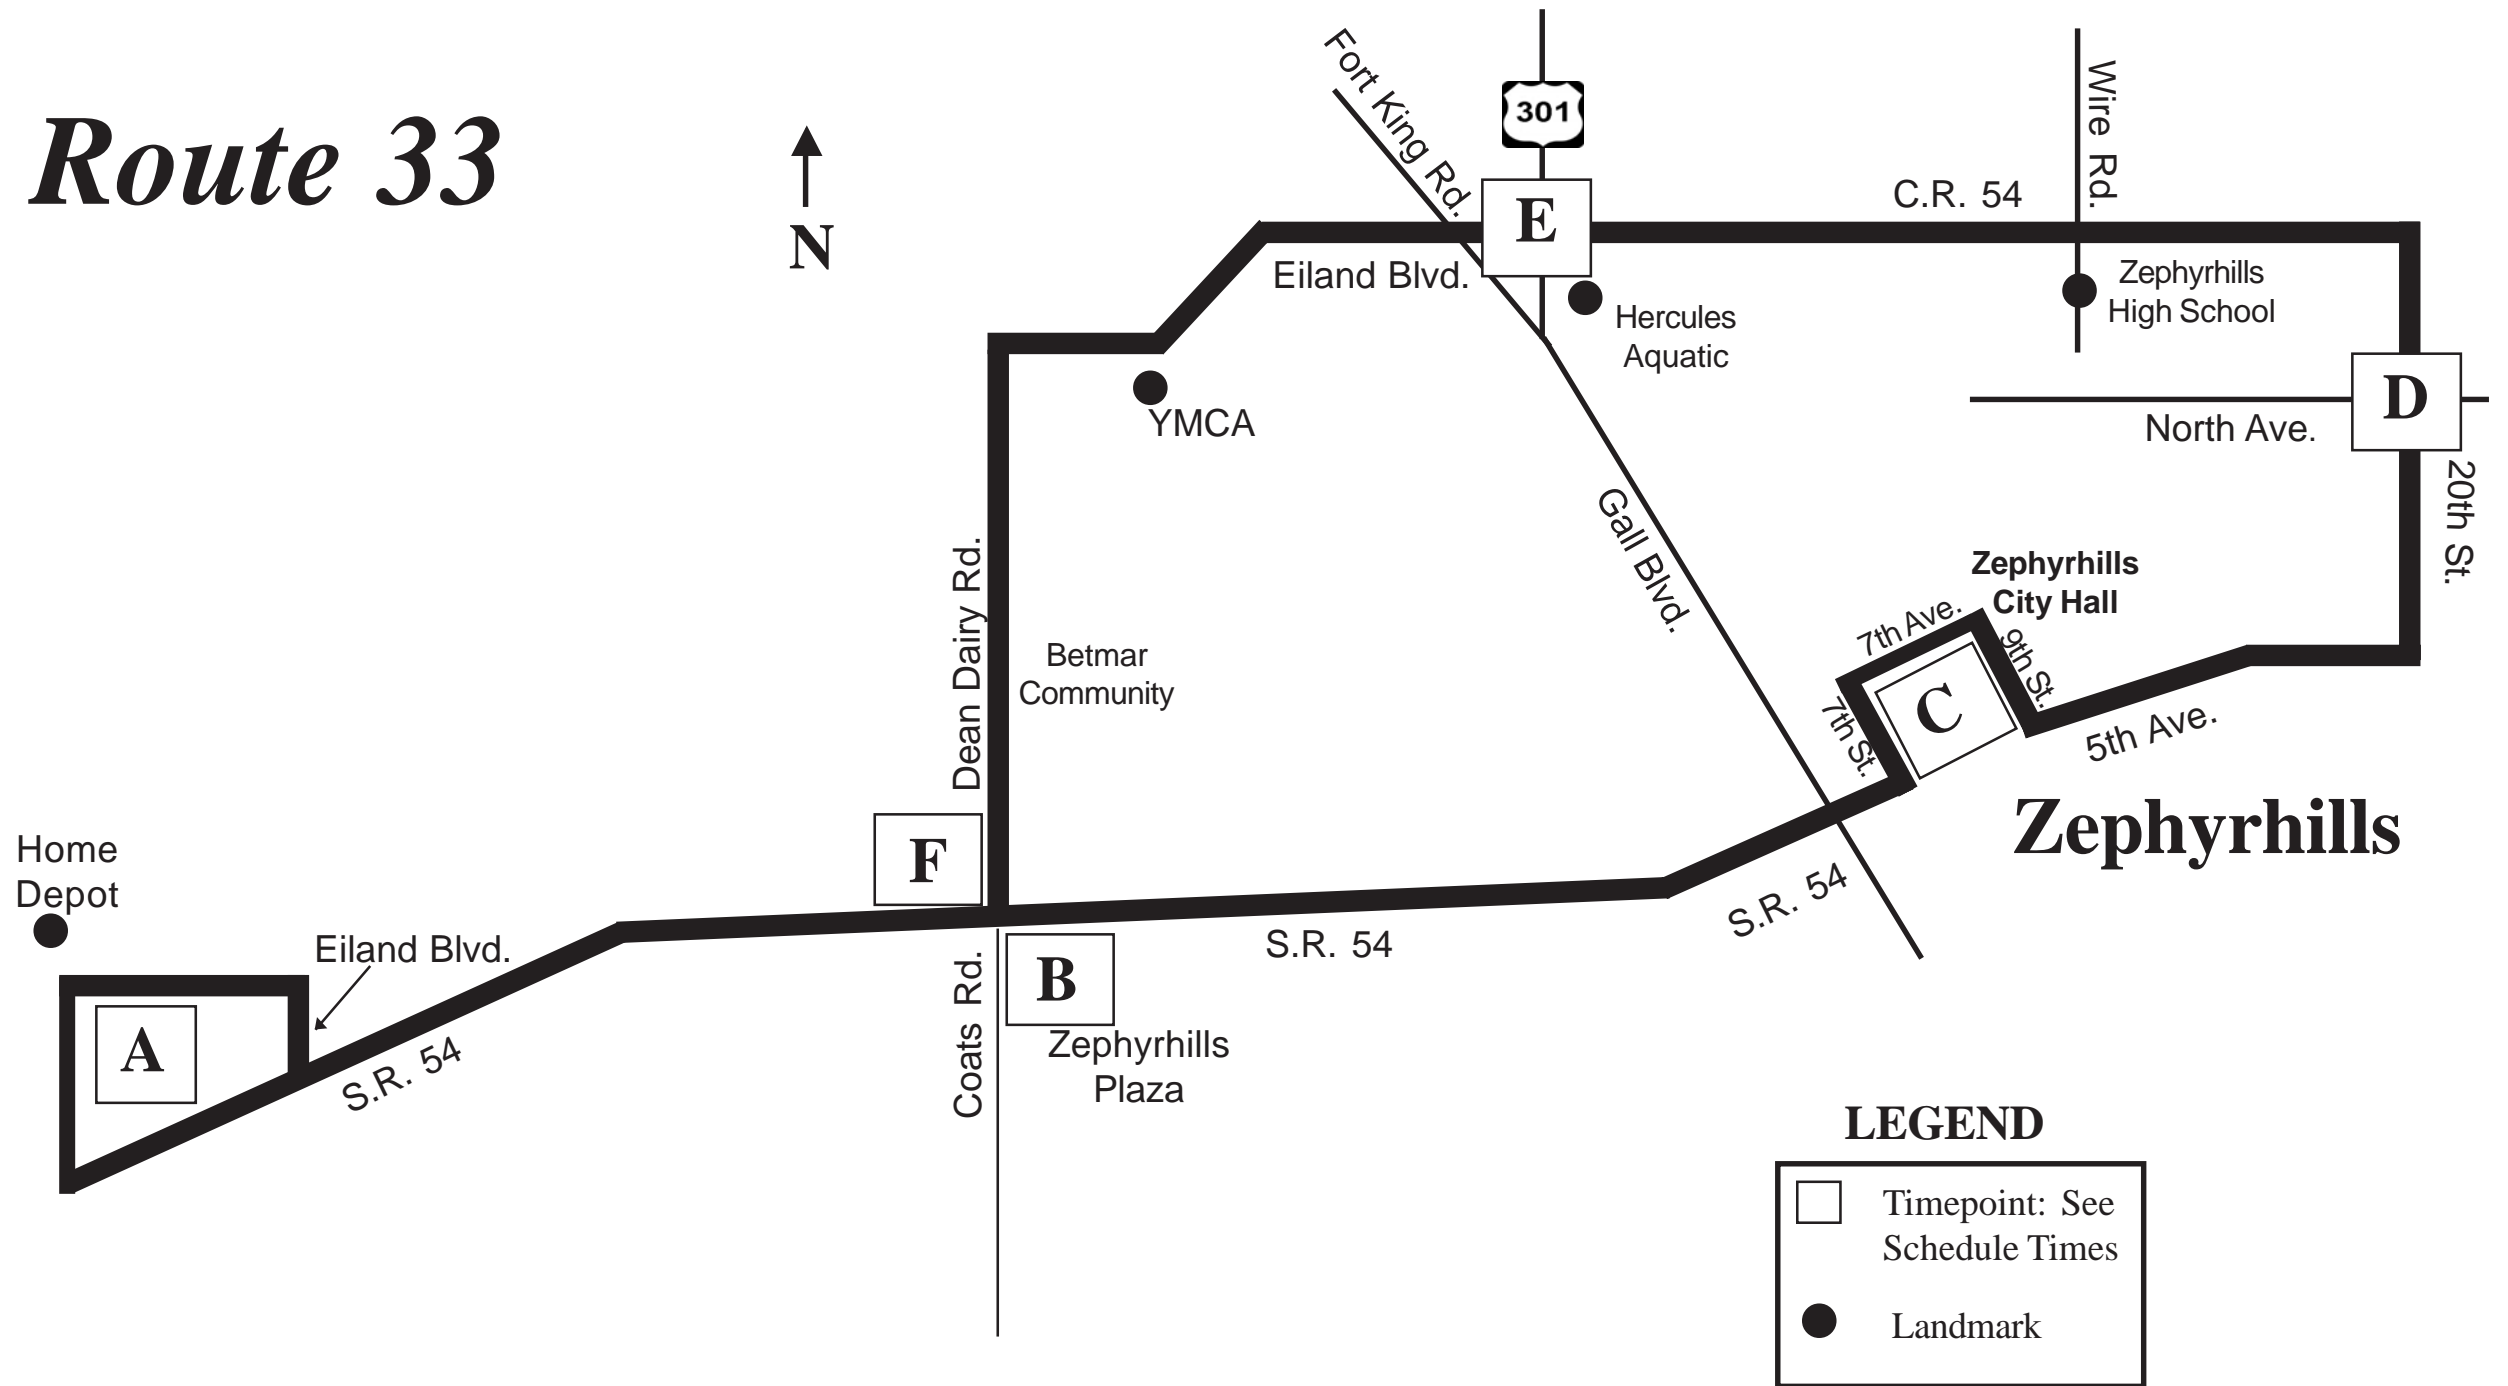

# Route 33

## Monday - Friday

Times shown are scheduled but may vary due to traffic, weather or unforeseen events.

<b>EASTBOUND</b>				<b>WESTBOUND</b>			
Depart		Arrive		Depart		Arrive	
A	B	C	D	D	E	F	A
S.R. 54 & Eiland Blvd. (Home Depot)	S.R. 54 & Coats Rd. (Zephyrhills Plaza)	7th Av. & 7th St. (Zephyrhills City Hall)	20th St. & North Av.	20th St. & North Av.	CR 54 & U.S. Hwy 301	S.R. 54 & Dean Dairy Rd.	S.R. 54 & Eiland Blvd. (Home Depot)
6:50a	7:05	7:25	7:30	7:30a	7:34	7:39	7:49
7:50	8:05	8:25	8:30	8:30	8:34	8:39	8:49
8:50	9:05	9:25	9:30	9:30	9:34	9:39	9:49
9:50	10:05	10:25	10:30	10:30	10:34	10:39	10:49
10:50	11:05	11:25	11:30	11:30	11:34	11:39	11:49
11:50	12:05p	12:25	12:30	12:30p	12:34	12:39	12:49
12:50	1:05	1:25	1:30	1:30	1:34	1:39	1:49
1:50	2:05	2:25	2:30	2:30	2:34	2:39	2:49
2:50	3:05	3:25	3:30	3:30	3:34	3:39	3:49
3:50	4:05	4:25	4:30	4:30	4:34	4:39	4:49
4:50	5:05	5:25	5:30	5:30	5:34	5:39	5:49
5:50	6:05	6:25	6:30	6:30	6:34	6:39	6:49
6:50	7:05	7:25	7:30p	7:30	7:34	7:39	7:49p

EASTBOUND				WESTBOUND			
Depart		Arrive		Depart		Arrive	
A	B	C	D	D	E	F	A
S.R. 54 & Eiland Blvd. (Home Depot)	S.R. 54 & Coats Rd. (Zephyrhills Plaza)	7th Av. & 7th St. (Zephyrhills City Hall)	20th St. & North Av.	20th St. & North Av.	CR 54 & U.S. Hwy 301	S.R. 54 & Dean Dairy Rd.	S.R. 54 & Eiland Blvd. (Home Depot)
7:50a	8:05	8:25	8:30	8:30a	8:34	8:39	8:49
8:50	9:05	9:25	9:30	9:30	9:34	9:39	9:49
9:50	10:05	10:25	10:30	10:30	10:34	10:39	10:49
10:50	11:05	11:25	11:30	11:30	11:34	11:39	11:49
11:50	12:05p	12:25	12:30	12:30p	12:34	12:39	12:49
12:50	1:05	1:25	1:30	1:30	1:34	1:39	1:49
1:50	2:05	2:25	2:30	2:30	2:34	2:39	2:49
2:50	3:05	3:25	3:30	3:30	3:34	3:39	3:49
3:50	4:05	4:25	4:30	4:30	4:34	4:39	4:49
4:50	5:05	5:25	5:30	5:30	5:34	5:39	5:49
5:50	6:05	6:25	6:30p	6:30	6:34	6:39	6:49p